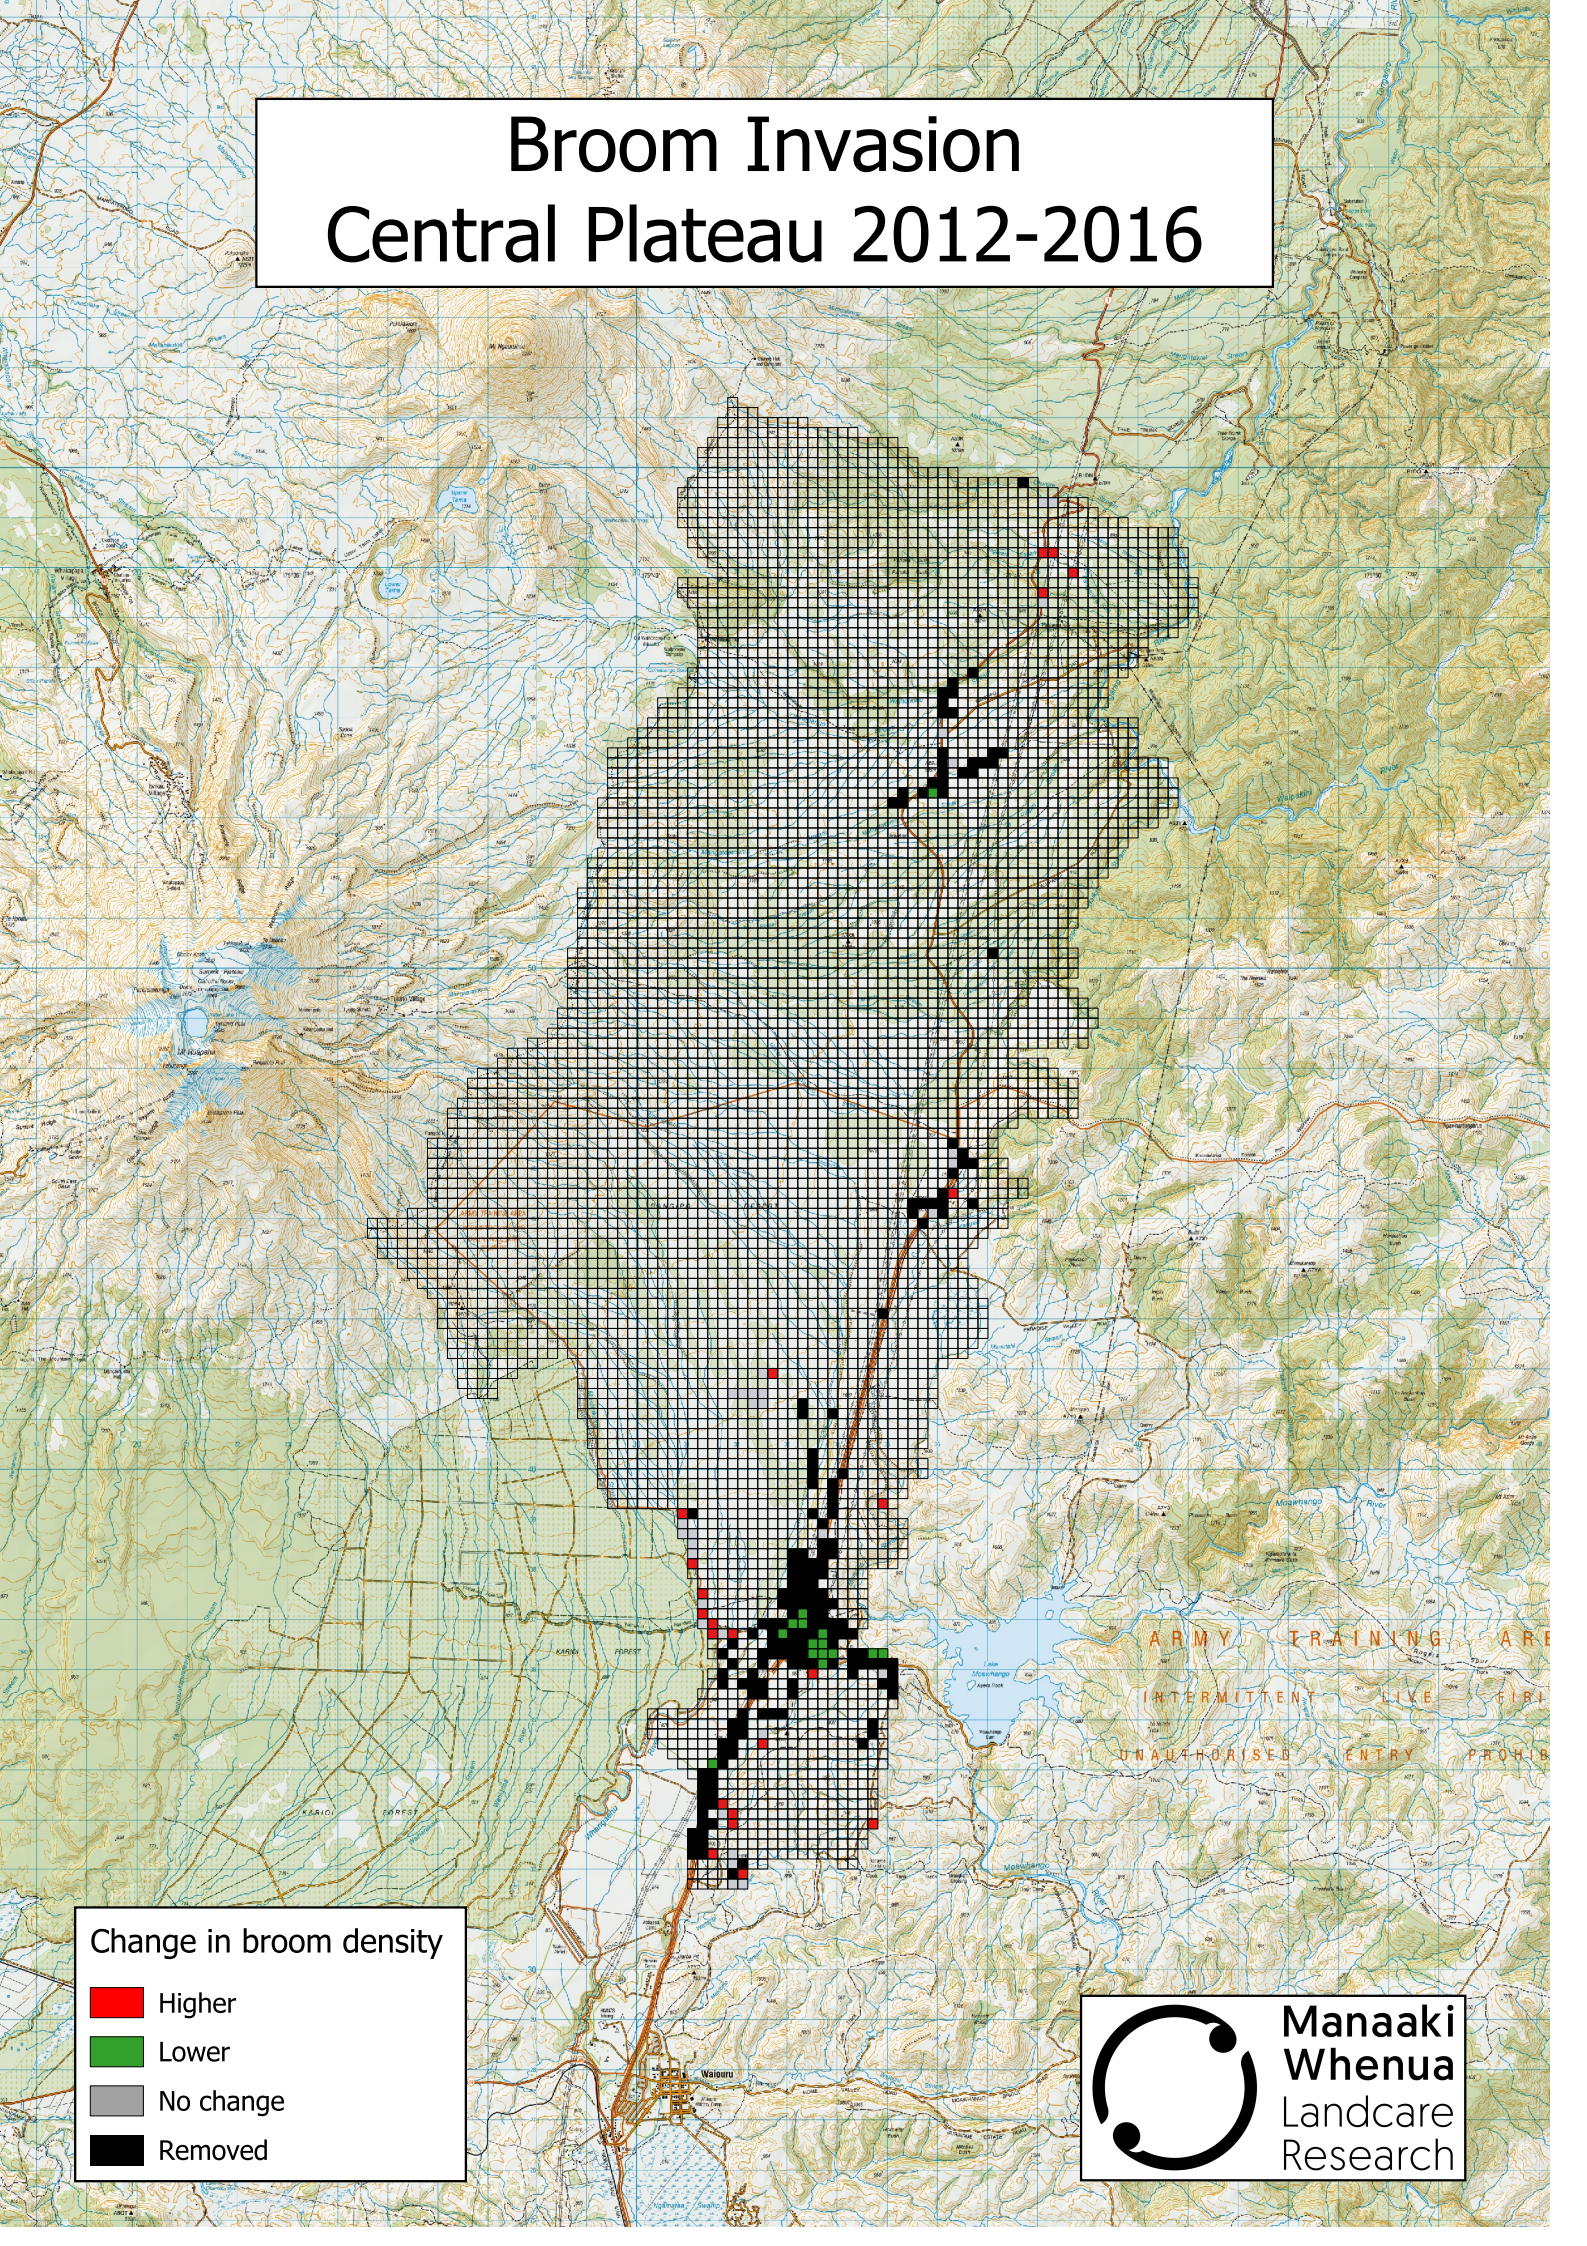

Broom Invasion Central Plateau 2012-2016

Change in broom density

- Higher
- Lower
- No change
- Removed

Manaaki Whenua
Landcare Research